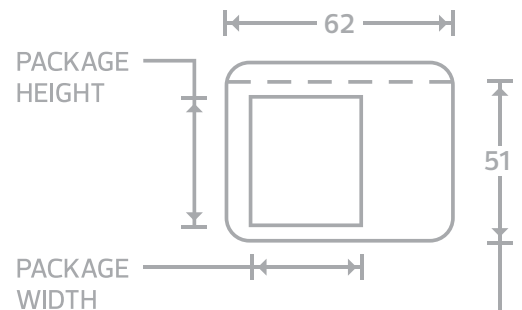

ATR 42 Service

Maximum Cargo Dimension:

Height: 62"

Width: 51"

Max weight per piece: 2500lbs.

For additional information on cargo dimensions accepted by Air North Cargo please contact us at 1.800.661.0407 or (867) 668.2228 ext. 650.

Additional Notes

- Dangerous goods are charged at double the applicable rate plus a $50 CAD processing fee applies
- Live animals must be shipped at a priority rate and a minimum charge of $50 CAD is applied
- Additional charge(s) for pick up and delivery
- Flights between: Yellowknife – Vancouver & Whitehorse – Yellowknife – Ottawa are seasonal and therefore subject to **flight schedules**. Cargo shipments between cities will only be available while the route is operating
- Freight requiring special handling must be shipped at priority rate and may be subject to special handling charges
- Freight charges will be assessed on the greater of the actual or dimensional weight: Dimensional weight = length (inches) x width (inches) x height (inches) ÷ 173 = lbs
- **Taxes, fees and fuel/navigational surcharges will be applied to all shipments**