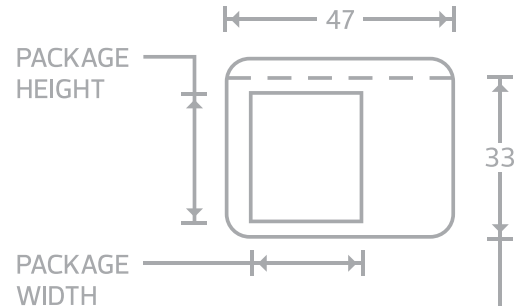

Cargo Specifications

Boeing 737 Jet Service

Maximum Cargo Dimension:

Height: 33"

Width: 47"

Length: Dependent on the width and height*

Max weight per piece: 650lbs.

* Maximum Length Examples:

1. If the height is 30 inches and width is 30 inches, the maximum allowable length is 95 inches.
(30" width x 30" height = 95" length maximum)
2. If the height is 32 inches and the width is 20 inches, the maximum allowable length is 124 inches.
(32" width x 20" height = 124" length maximum)
3. If the height is 10 inches and the width is 5 inches, the maximum allowable length is 190 inches.
(10" width x 5" height = 190" length maximum)