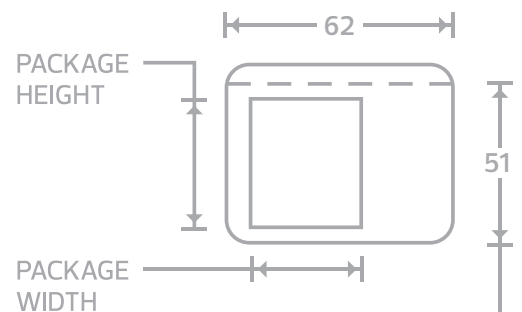

ATR 42 Service

Maximum Cargo Dimension:

Height: 62"

Width: 51"

Max weight per piece: 2500lbs.

For additional information on cargo dimensions accepted by Air North Cargo please contact us at 1.800.661.0407 or (867) 668.2228 ext. 650.

Additional Notes

- Dangerous goods are charged at double the applicable rate plus a $50 CAD processing fee applies
- Live animals must be shipped at a priority rate and a minimum charge of $50 CAD is applied
- Additional charge(s) for pick up and delivery (next bullet)
- Flights between: Yellowknife - Vancouver & Whitehorse - Yellowknife - Ottawa are seasonal and therefore subject to [flight schedules](#). Cargo shipments between cities will only be available while the route is operating
- Freight requiring special handling must be shipped at priority rate and may be subject to special handling charges
- Freight charges will be assessed on the greater of the actual or dimensional weight: Dimensional weight = length (inches) x width (inches) x height (inches) ÷ 173 = lbs
- Taxes, fees and fuel/navigational surcharges will be applied to all shipments