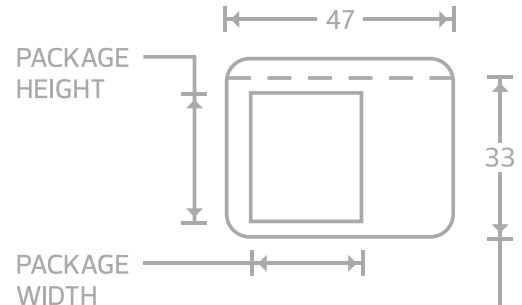

### Maximum Cargo Dimension:

**Height:** 33"

**Width:** 47"

**Length:** Dependent on the width and height\*

**Max weight per piece:** 650lbs.

#### \* Maximum Length Examples:

1. If the height is 30 inches and width is 30 inches, the maximum allowable length is 95 inches.  
(30" width x 30" height = 95" length maximum)
2. If the height is 32 inches and the width is 20 inches, the maximum allowable length is 124 inches.  
(32" width x 20" height = 124" length maximum)
3. If the height is 10 inches and the width is 5 inches, the maximum allowable length is 190 inches.  
(10" width x 5" height = 190" length maximum)